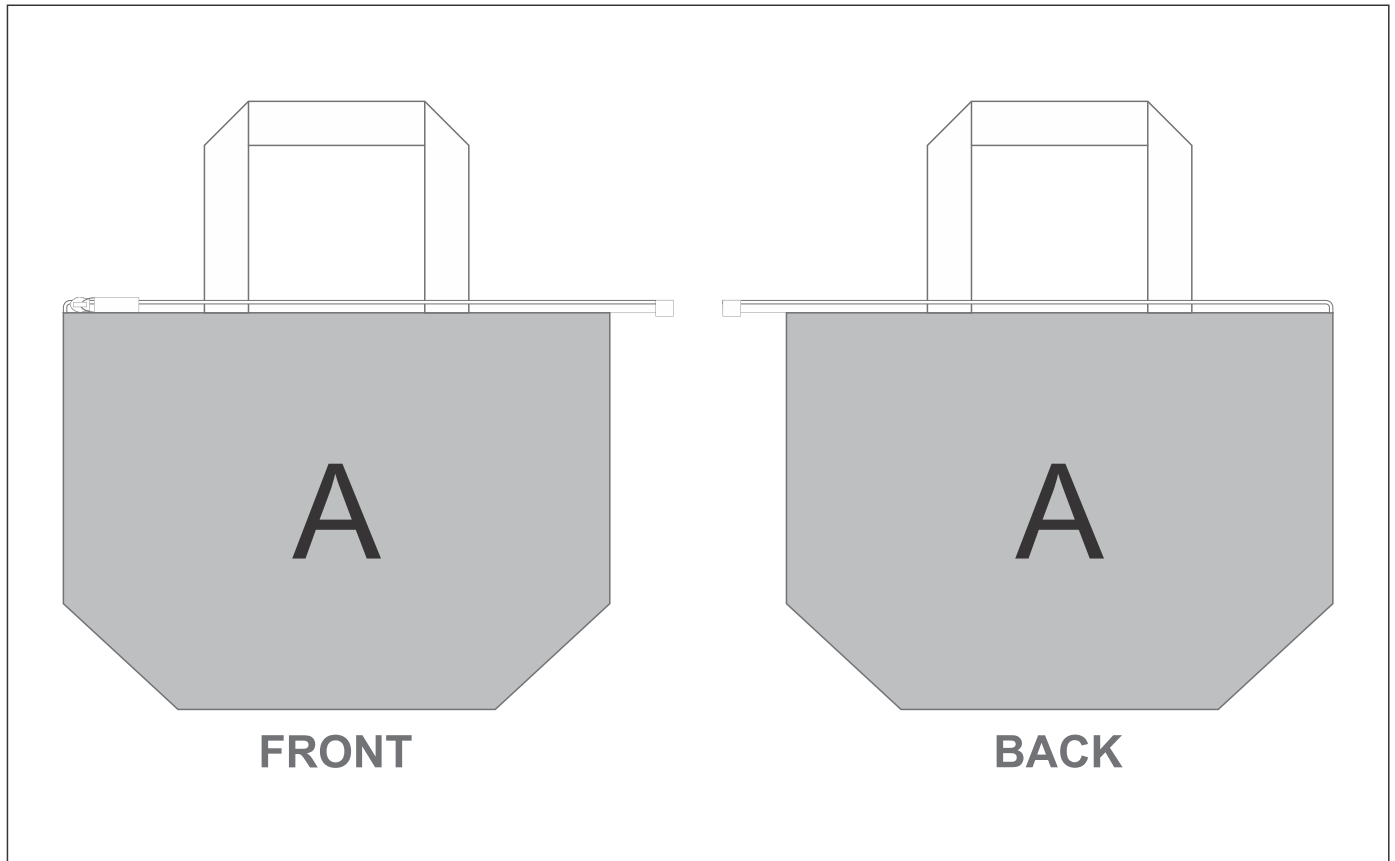

CC-HP-18-G

Hoppla Sutherland Lunch Cooler

Need to know:

- Includes 1-Position Sublimation (setup fees apply)
- **Please Note: We cannot guarantee 100% logo Alignment on all Brandable Panels.**

Branding Options:

Position A

1. Custom Sublimation A (CPSUB-A)
Full Colour
Size: 345mm wide x 610mm high